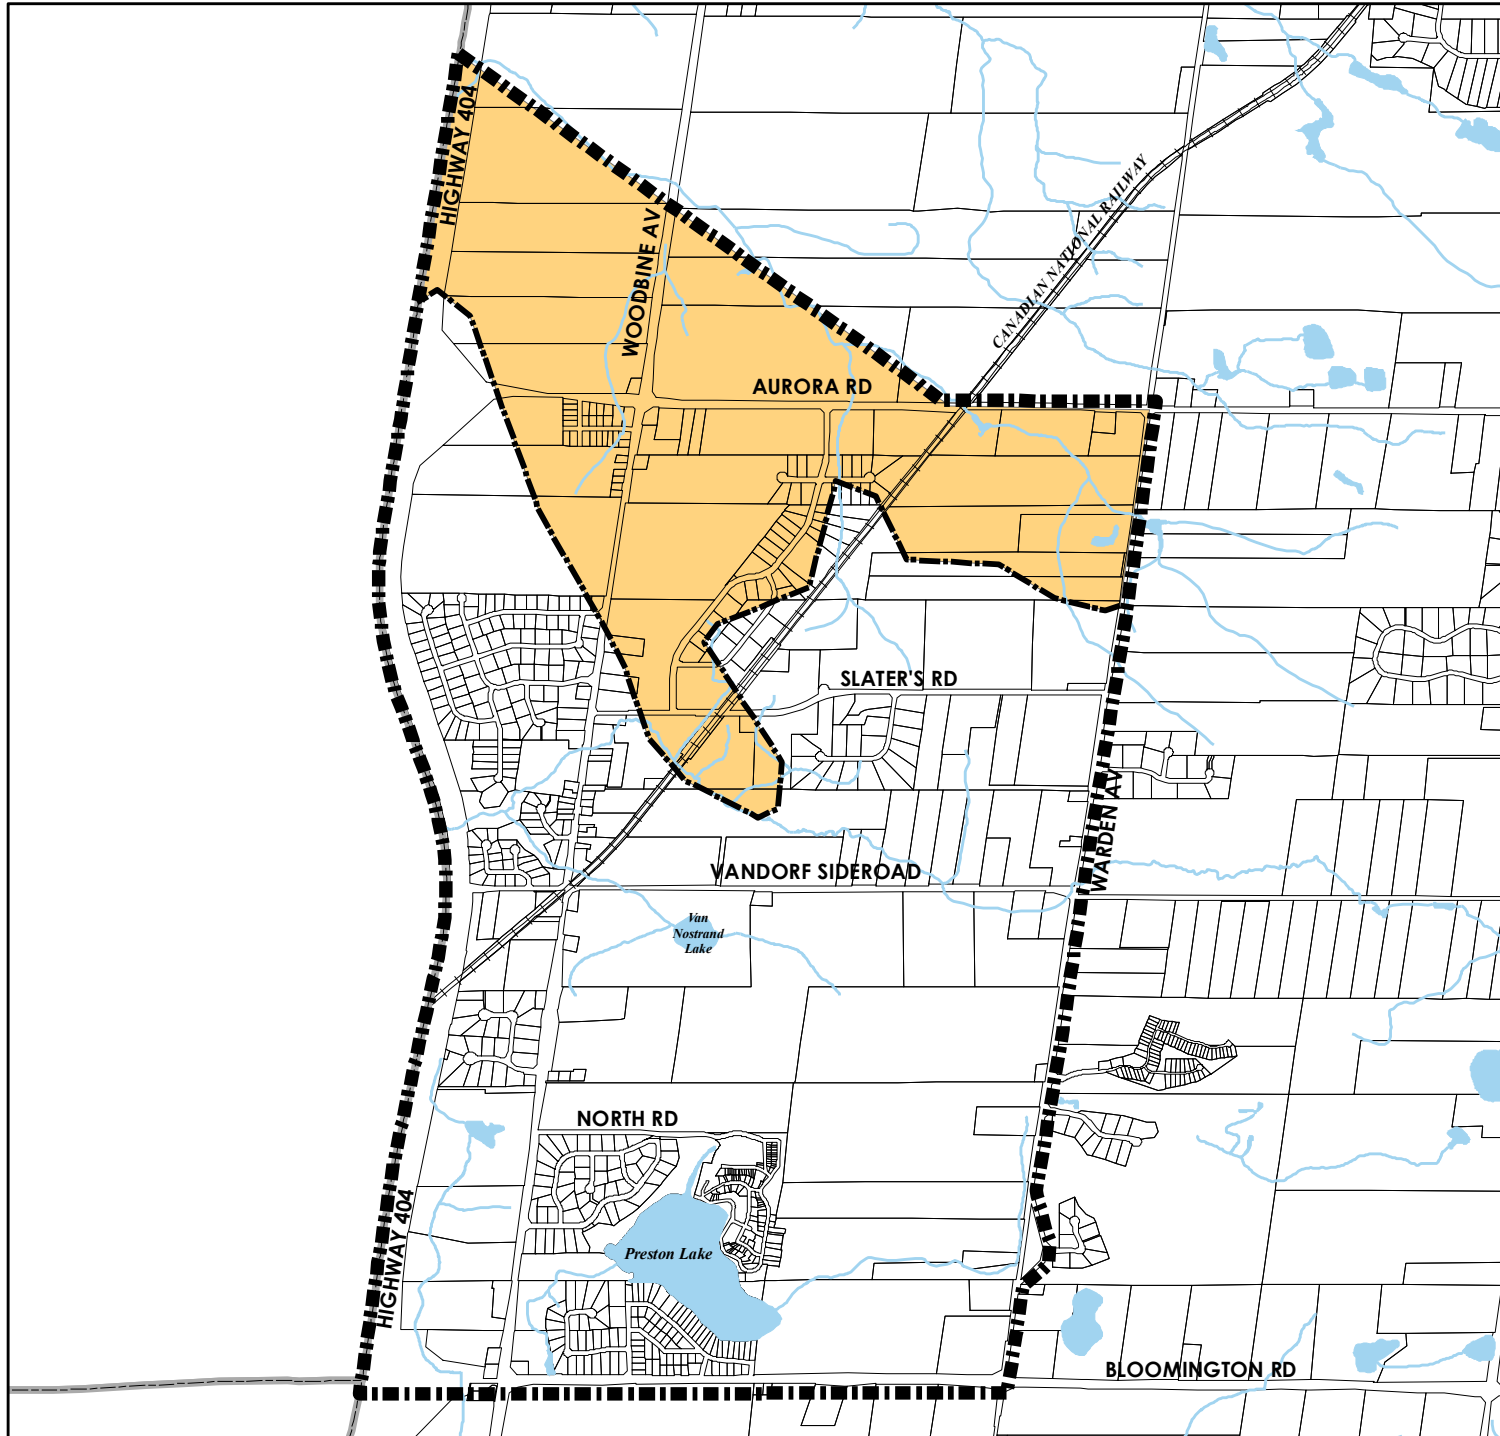

**Schedule "G5"**  
 Vandorf Preston Lake  
 Secondary Plan  
 Oak Ridges Moraine Conservation Plan  
**Wellhead Protection Areas**

**Legend**

-  SECONDARY PLAN BOUNDARY
-  OAK RIDGES MORaine CONSERVATION PLAN BOUNDARY
-  LAKES & WATERCOURSES
-  25 YEAR WELLHEAD PROTECTION ZONE